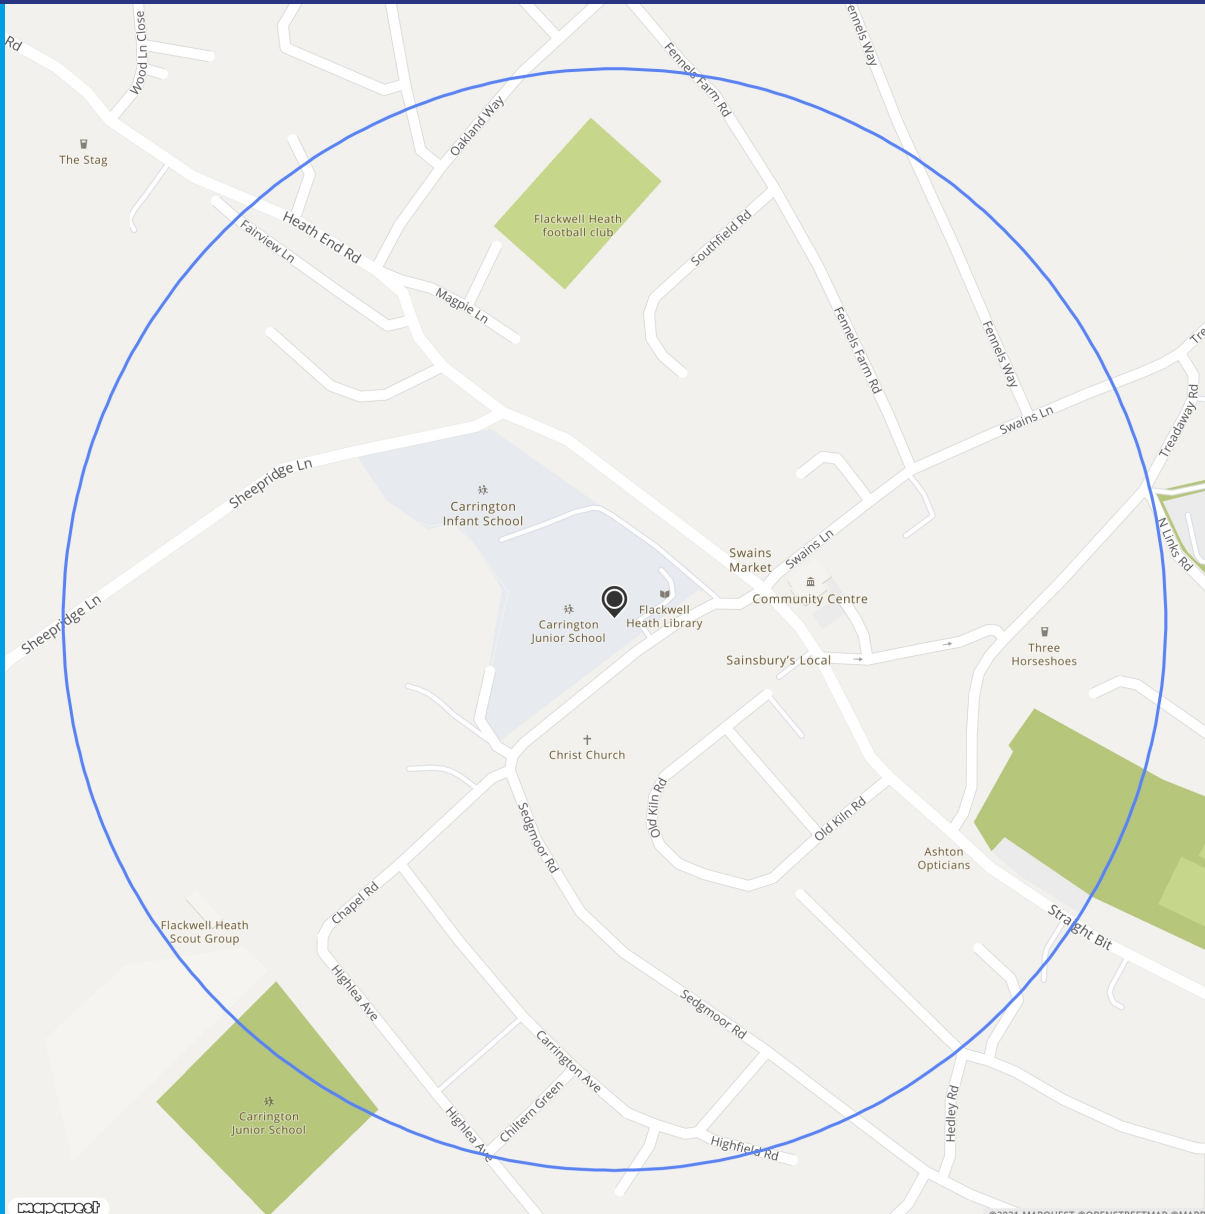

5-MINUTE WALKING BUBBLE

#StaySafeGetActive on your journey to school

Carrington Infant School

Protect our children

If possible, walk, cycle or scoot to school

If you have to drive, park at least 5-minutes away

Supported by the

Department for Transport

For more hints, tips and information please visit www.modeshiftstars.org/staysafegetactive

This 5-minute walking zone represents a distance of 400m measured as a straight line, based upon an average walking speed of 3-miles per hour